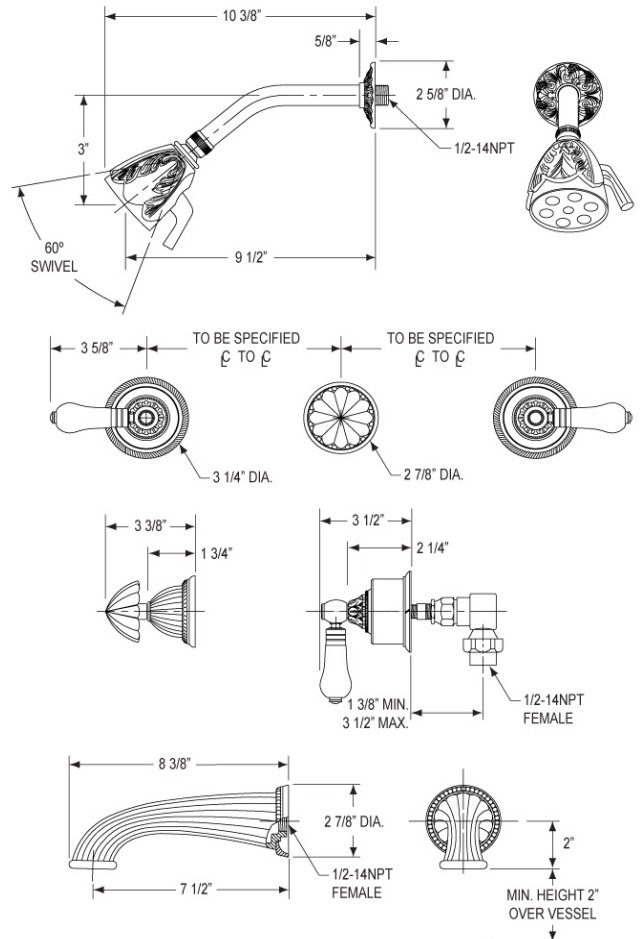

WARRANTY

- Limited Lifetime

COMPLIES WITH

- A112.18.1-05/CSA B125.1-2005-CERTIFIED
- cUPC-CERTIFIED
- UPC-CERTIFIED